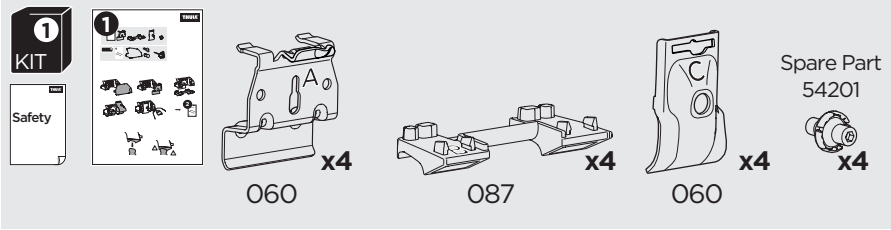

1

Kit 186116

GENESIS GV70, 5-dr SUV, 22-

ISO 11154-E

This kit is only for vehicles with flush railing.

1
Evo

Edge

2