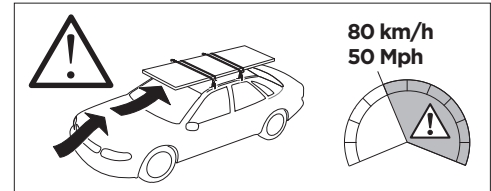

1

Kit 186116

GENESIS GV70, 5-dr SUV, 22-

ISO 11154-E

This kit is only for vehicles with flush railing.

1
Evo

Edge

2