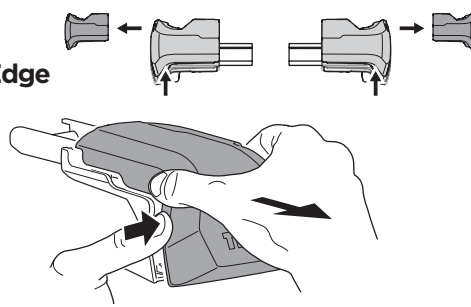

1

Kit 186116

GENESIS GV70, 5-dr SUV, 22-

ISO 11154-E

This kit is only for vehicles with flush railing.

1
Evo

Edge

2